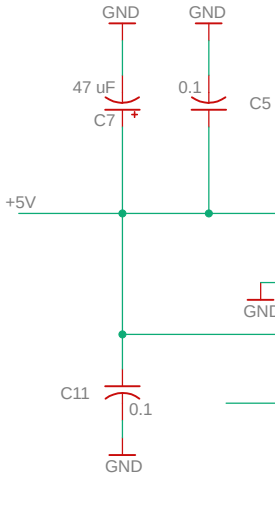

Feather Type Processor

Wing

(C) 2024 Nova Radio Labs LLC

R Durrant

TITLE: Novaduino_ProtoExpansionCard_NRT1000013_RevB

Document Number: NRL1000013

REV: B

Date: 7/31/2025 12:16 PM

Sheet: 2/3

1

2

3

4

5

6

A