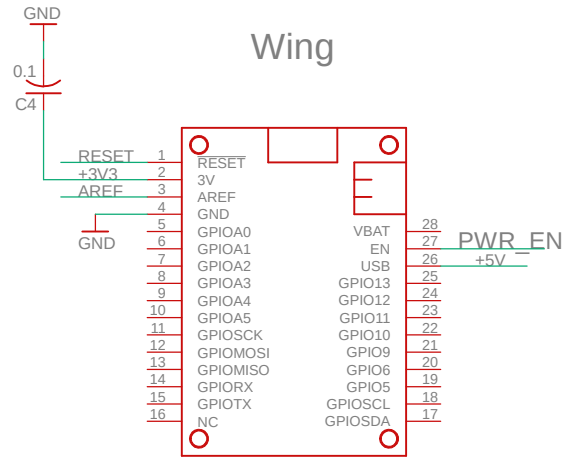

Feather Type Processor

Wing

(C) 2024 Nova Radio Labs LLC

R Durrant

TITLE: Novaduino_ProtoExpansionCard_NRT1000013_RevB

Document Number: NRL1000013

REV: B

Date: 7/31/2025 12:16 PM

Sheet: 2/3

1

2

3

4

5

6

A