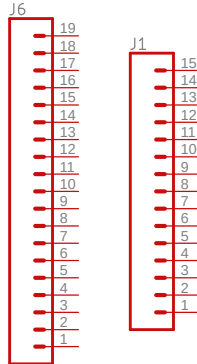

Feather Type Processor

Wing

(C) 2024 Nova Radio Labs LLC

R Durrant

TITLE: Novaduino_ProtoExpansionCard_NRT1000013_RevB

Document Number: NRL1000013

REV: B

Date: 7/31/2025 12:16 PM

Sheet: 2/3

1

2

3

4

5

6

A